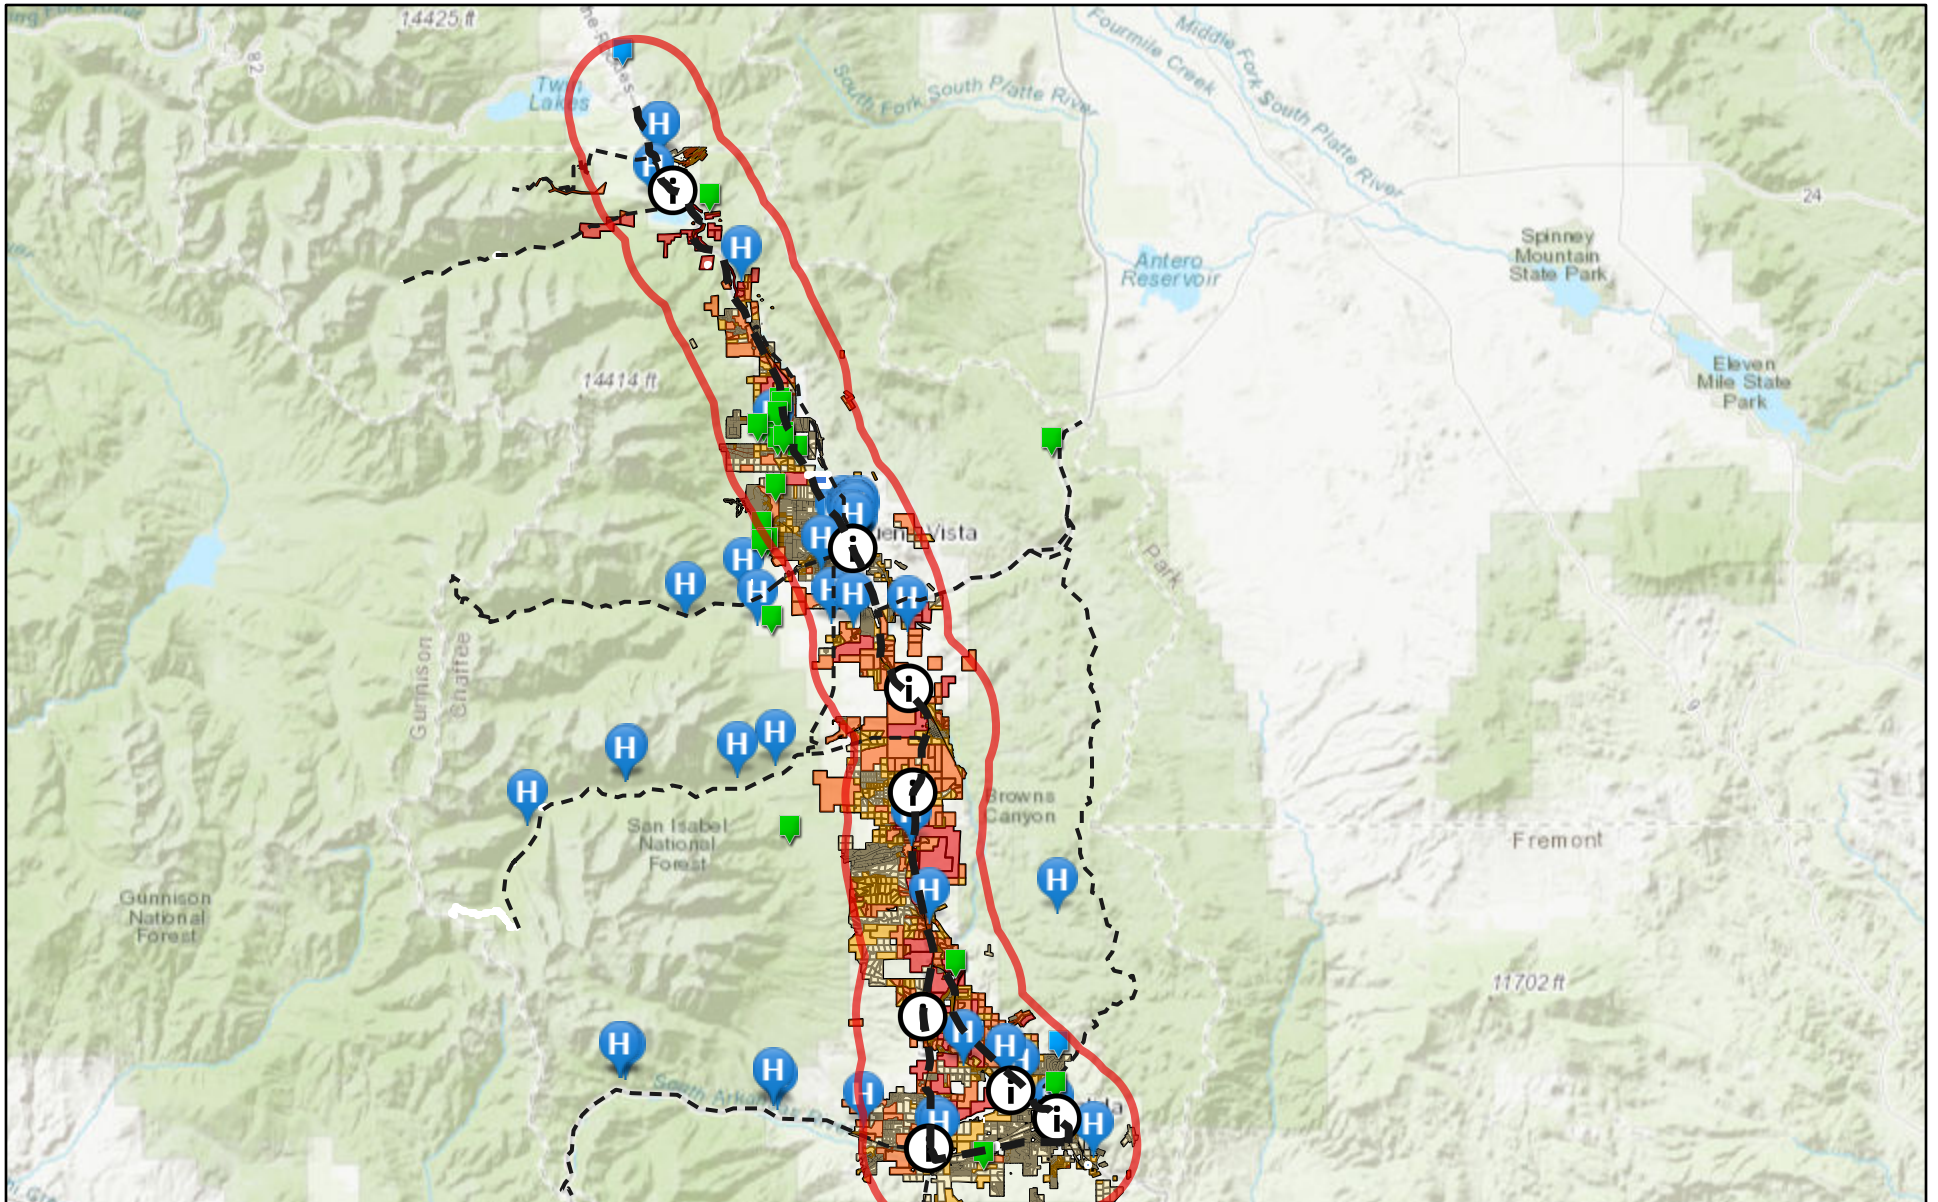

# Collegiate Peaks Scenic Byway GIS Map- classic- Internal

May 7, 2019

1:577,791

Esri, HERE, Garmin, USGS, NGA, EPA, USDA, NPS